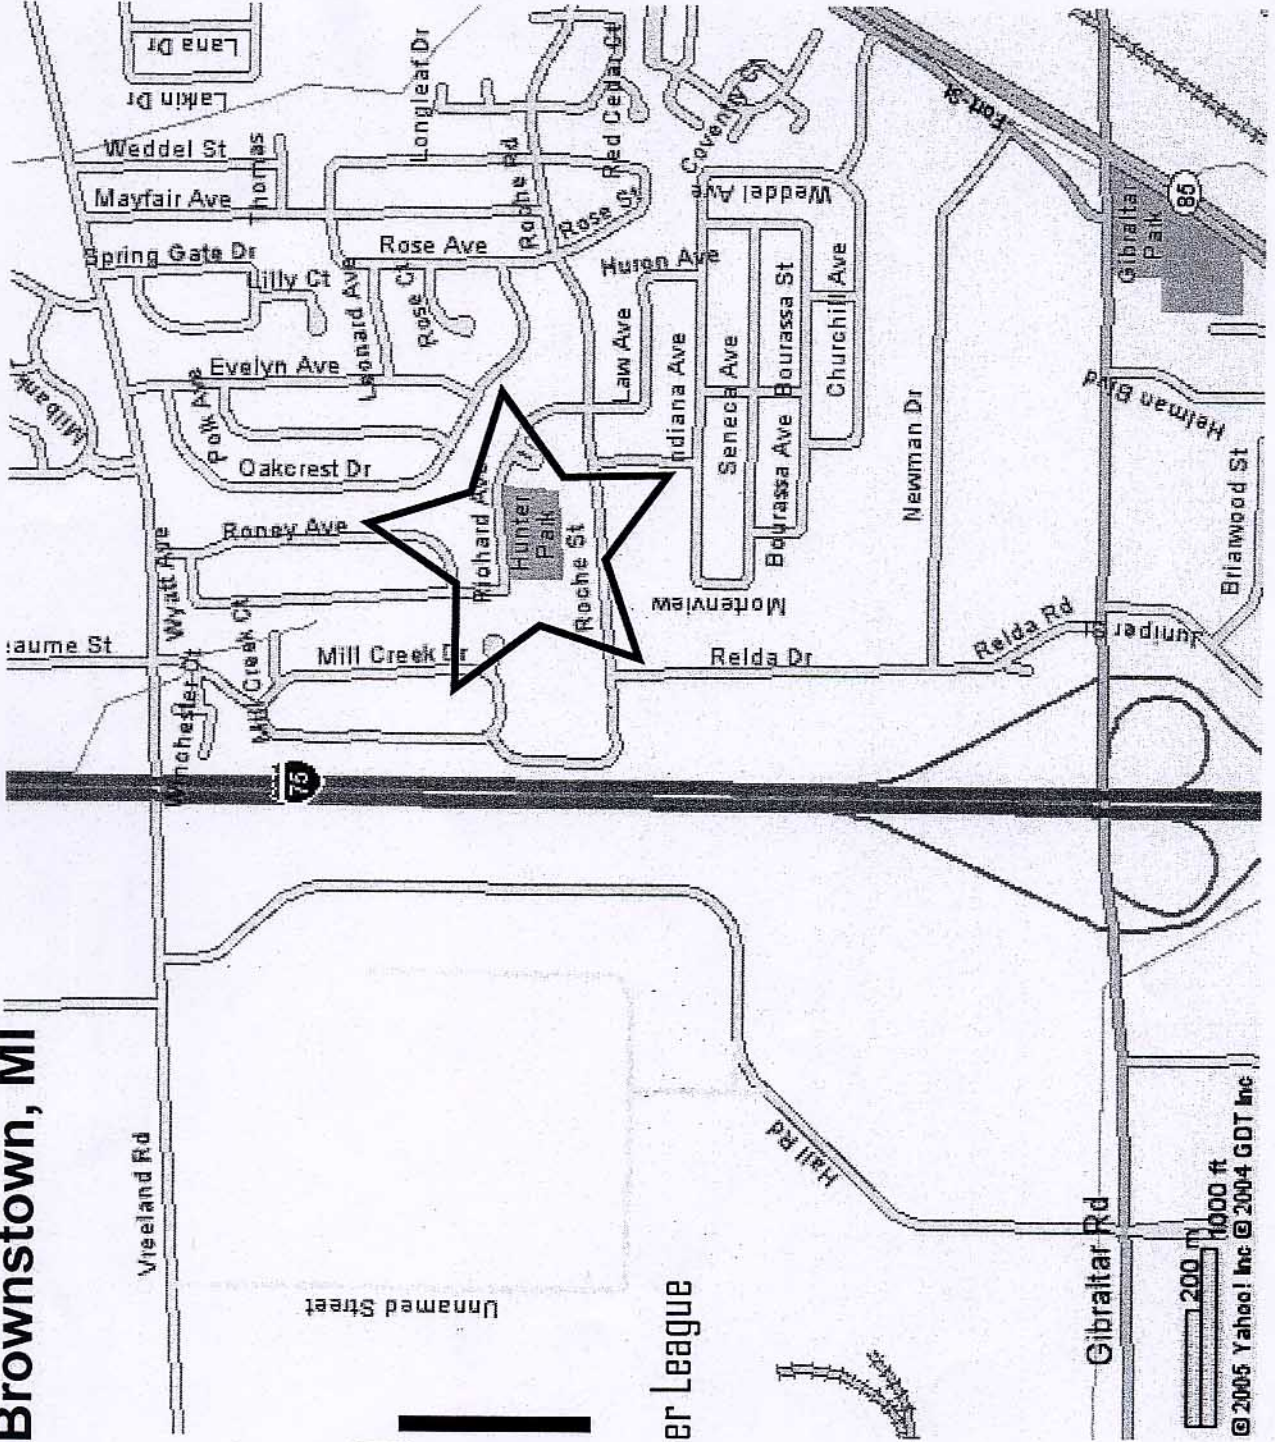

Downriver Hunter Elementary U11 (U12 backup) Playing Field

21320 Roche, Brownstown, MI

Downriver Youth Soccer League

For more information:
www.dysl.net

200 ft
1000 ft
© 2005 Yahoo! Inc © 2004 GDT Inc