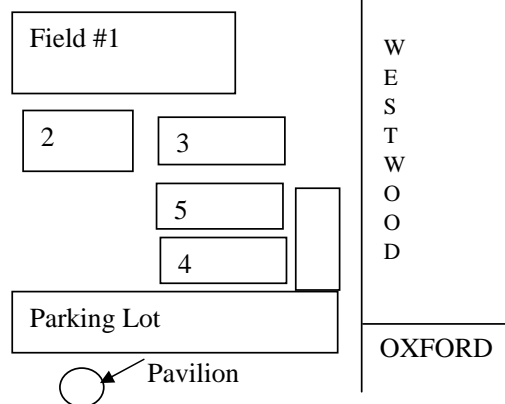

CROWLEY PARK ADDRESS: 25000 OXFORD ST., DEARBORN, MICHIGAN 48124

Teams compete in Michigan State Premier Soccer Program (MSPSP) or Western Suburban Soccer League (WSSL)
Learn more about the Dearborn Drive Select / Premier Program, please visit
www.dearbornsoccer.org and click on "Dearborn Drive" then "Select / Premier"
All coaches hold state or national licenses and have completed the State of Michigan Risk Management requirements.
Programs are year round with tournaments and team indoor training and competition
For additional information email DSC director of coaching Tom Martin at coach@dearbornsoccer.org