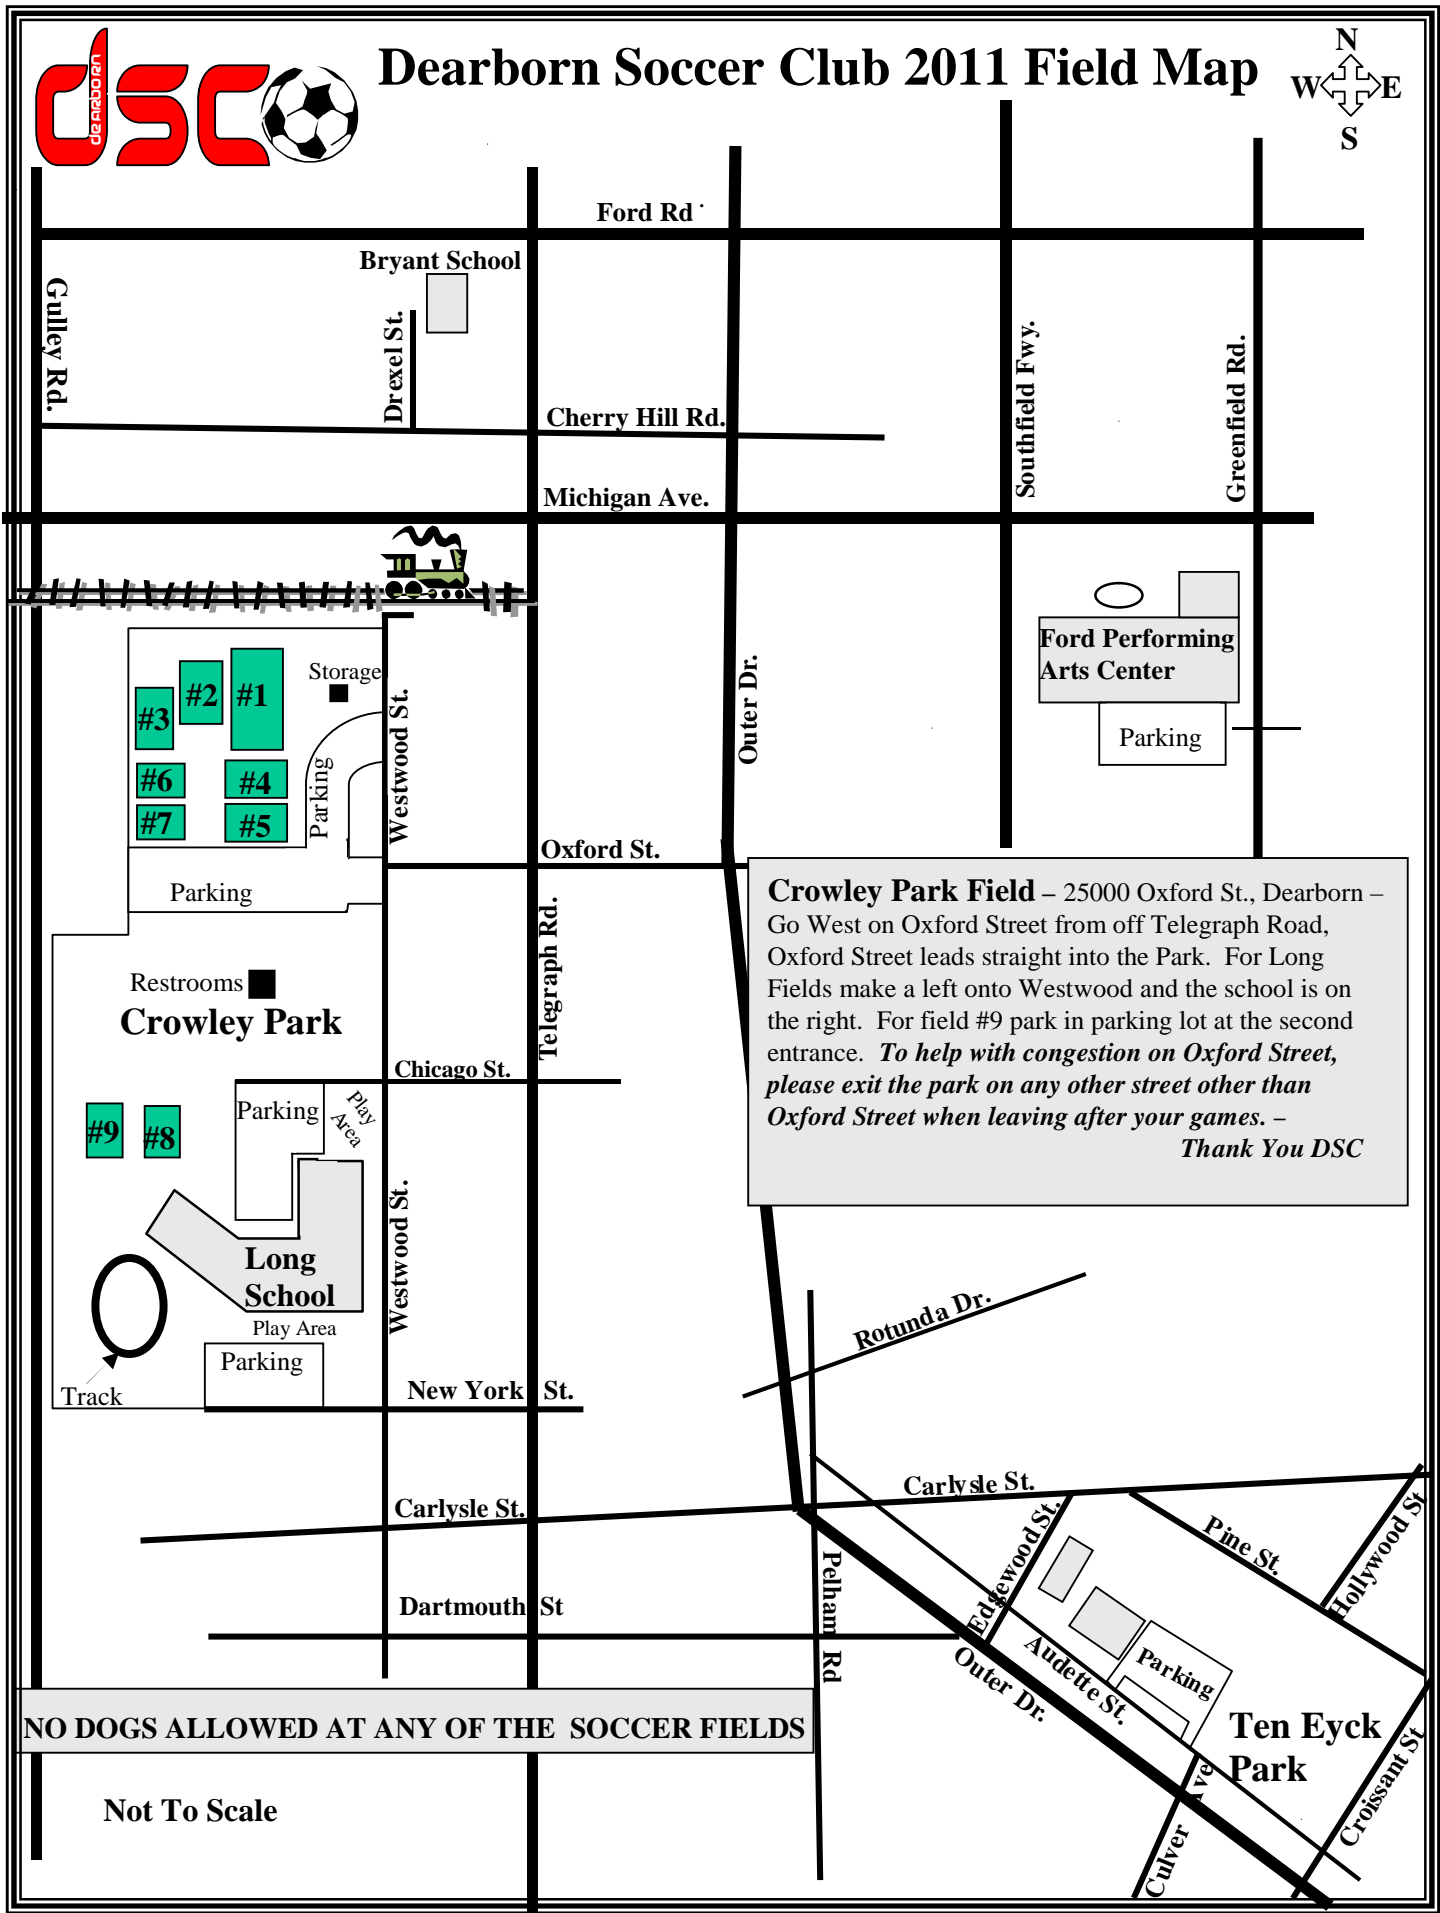

Dearborn Soccer Club 2011 Field Map

Crowley Park Field – 25000 Oxford St., Dearborn – Go West on Oxford Street from off Telegraph Road, Oxford Street leads straight into the Park. For Long Fields make a left onto Westwood and the school is on the right. For field #9 park in parking lot at the second entrance. *To help with congestion on Oxford Street, please exit the park on any other street other than Oxford Street when leaving after your games.* – Thank You DSC